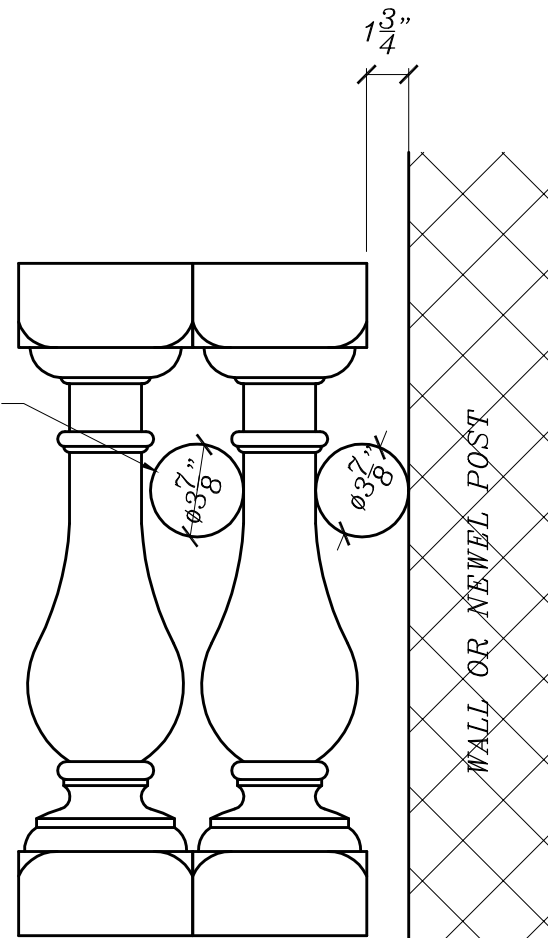

NO BALL CODE

SPECTIS MOULDERS INC.
1-800-685-9981

NOTES:

1. ALL PRODUCTS ARE DRAWN FOR PRESENTATION PURPOSES, THEREFORE IMAGE MAY VARY SLIGHTLY FROM ACTUAL PART.
2. DRAWING INTENT IS TO INDICATE GENERAL ARRANGEMENT, DESIGN AND INTENT OF WORK IS PARTLY DIAGRAMATIC.
3. SPECTIS RESERVES THE RIGHT TO CHANGE ANY PRODUCT DESIGN WITHOUT NOTIFICATION.

CUSTOMER/PRO. NAME & QUOTE#:		TITLE:	
STANDARD PRODUCT		BALUSTER	
BILL OF MAT / PART #:		SCALE:	DATE:
BAL 2035-28		3/8" = 1"	05/07/25
		DWC BY:	REV
		JB	