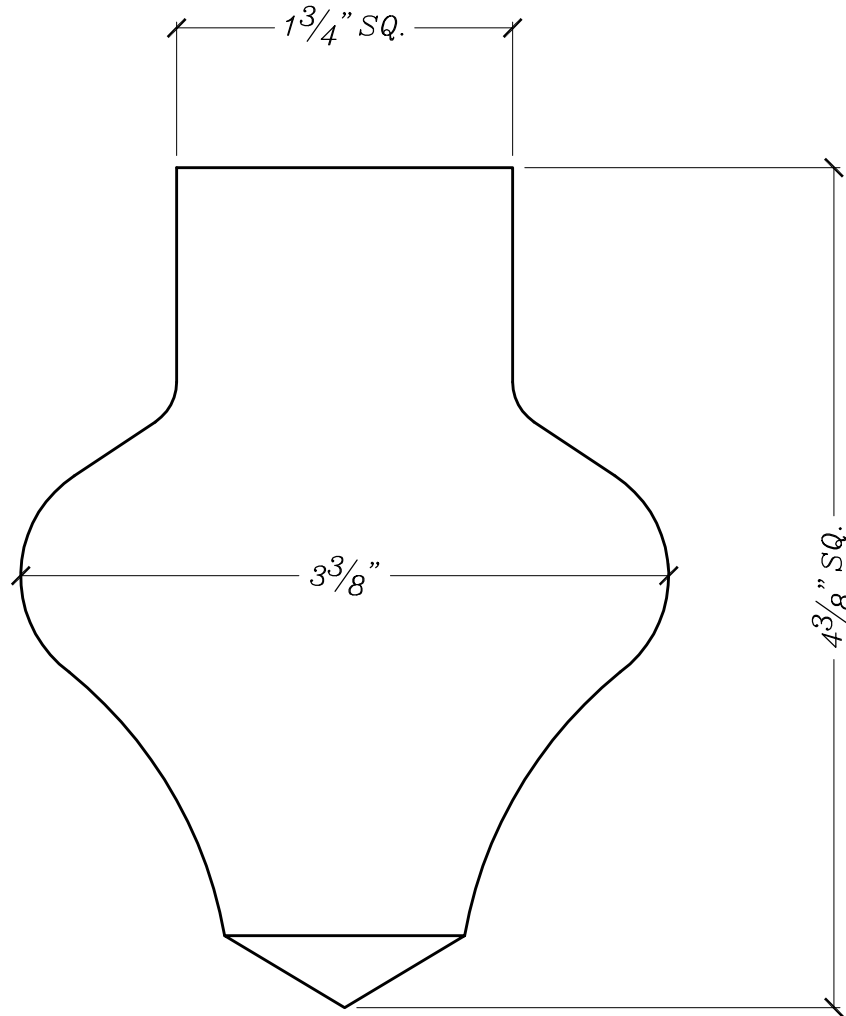

SPECTIS MOULDERS INC.
1-800-685-9981

NOTES:

1. ALL PRODUCTS ARE DRAWN FOR PRESENTATION PURPOSES, THEREFORE IMAGE MAY VARY SLIGHTLY FROM ACTUAL PART.
2. DRAWING INTENT IS TO INDICATE GENERAL ARRANGEMENT, DESIGN AND INTENT OF WORK IS PARTLY DIAGRAMATIC.
3. SPECTIS RESERVES THE RIGHT TO CHANGE ANY PRODUCT DESIGN WITHOUT NOTIFICATION.

CUSTOMER/PRO. NAME & QUOTE#: STANDARD PRODUCT		TITLE: BLOCK	
BILL OF MAT / PART #: BL 2511 A PART C		SCALE: 1" = 1"	DATE: 05/01/04
		DWG BY: JB	REV