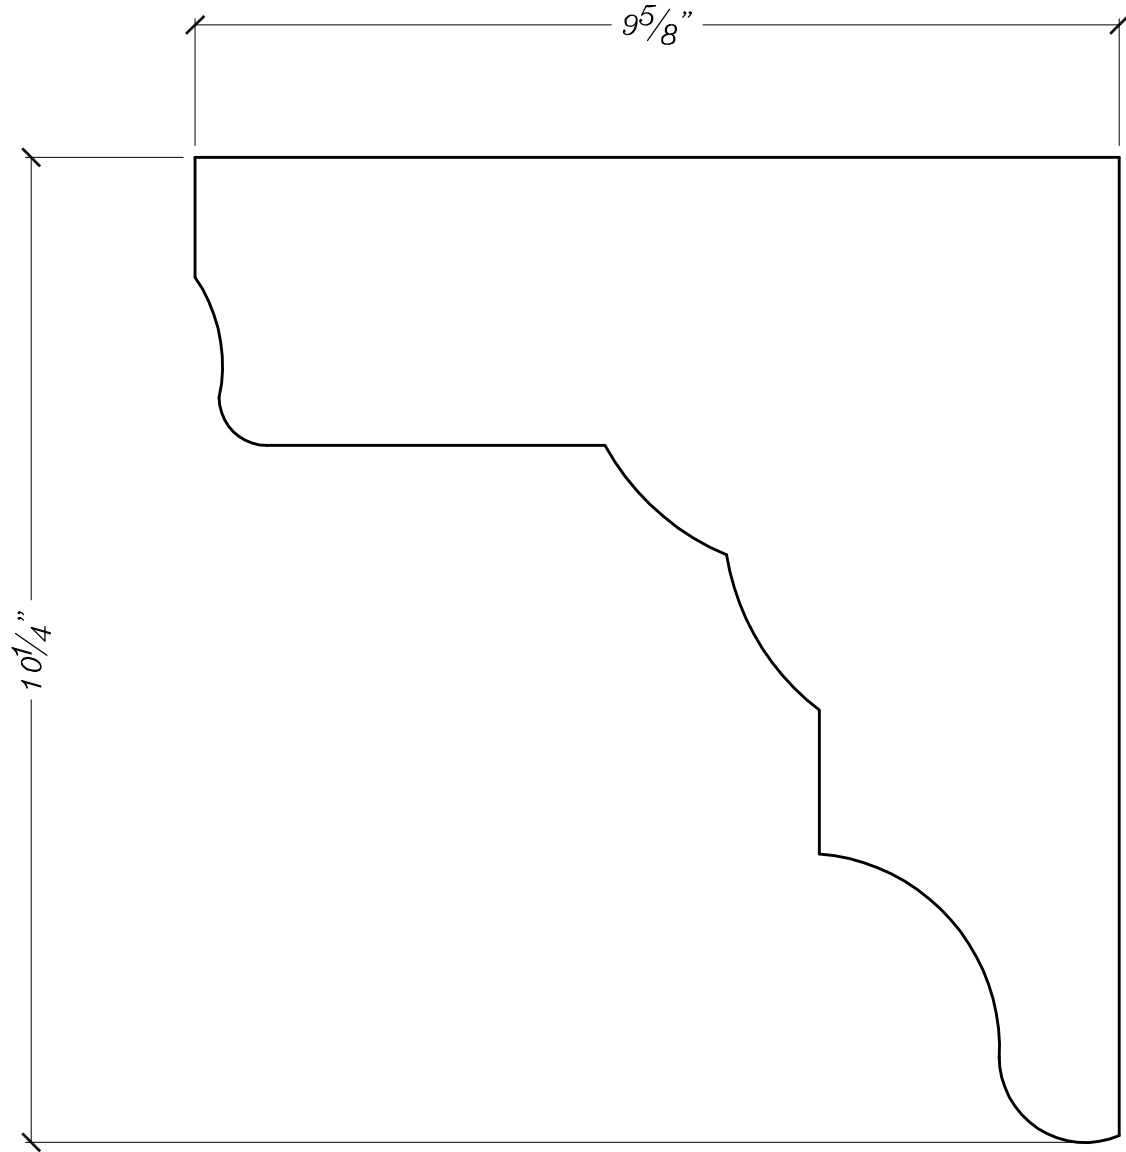

CUSTOMER/PRO. NAME & QUOTE#:		TITLE:	
STANDARD PRODUCT		BLOCK	
BILL OF MAT / PART #:		SCALE:	DATE:
BL 2511 A		1/2" = 1"	05/01/04
		DWG BY:	REV
		JB	

SPECTIS MOULDERS INC.
1-800-685-9981

NOTES:
 1. ALL PRODUCTS ARE DRAWN FOR PRESENTATION PURPOSES, THEREFORE IMAGE MAY VARY SLIGHTLY FROM ACTUAL PART.
 2. DRAWING INTENT IS TO INDICATE GENERAL ARRANGEMENT, DESIGN AND INTENT OF WORK IS PARTLY DIAGRAMATIC.
 3. SPECTIS RESERVES THE RIGHT TO CHANGE ANY PRODUCT DESIGN WITHOUT NOTIFICATION.