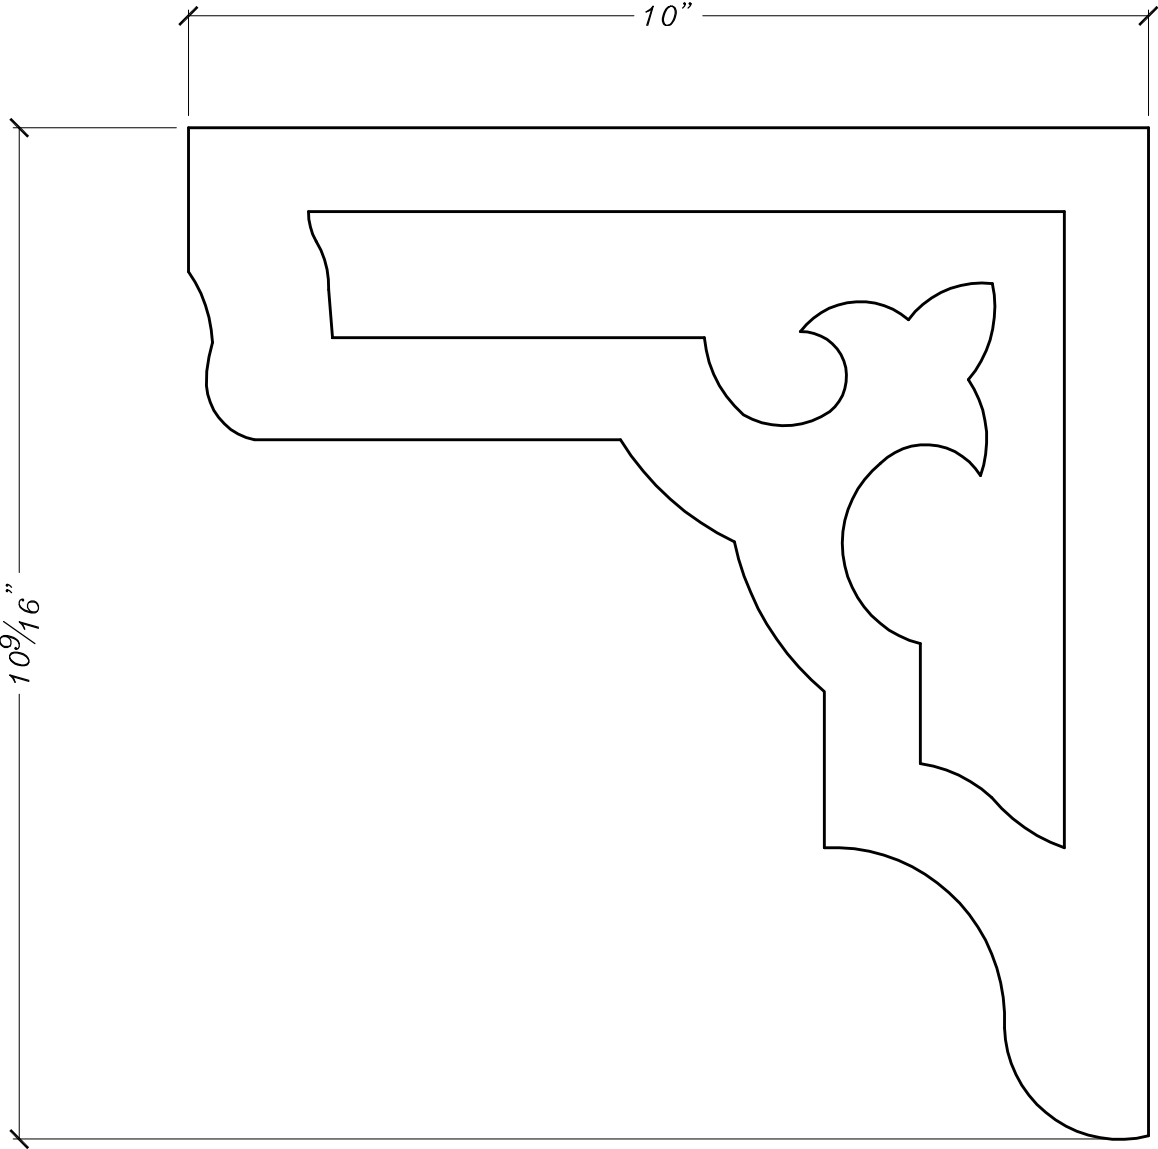

CUSTOMER/PRO. NAME & QUOTE#:		TITLE:	
STANDARD PRODUCT		BLOCK	
BILL OF MAT / PART #:		SCALE:	DATE:
BL 2511 A		1/2" = 1"	05/01/04
		DWG BY:	REV
		JB	

SPECTIS MOULDERS INC.
1-800-685-9981

NOTES:
 1. ALL PRODUCTS ARE DRAWN FOR PRESENTATION PURPOSES, THEREFORE IMAGE MAY VARY SLIGHTLY FROM ACTUAL PART.
 2. DRAWING INTENT IS TO INDICATE GENERAL ARRANGEMENT, DESIGN AND INTENT OF WORK IS PARTLY DIAGRAMATIC.
 3. SPECTIS RESERVES THE RIGHT TO CHANGE ANY PRODUCT DESIGN WITHOUT NOTIFICATION.

CUSTOMER/PRO. NAME & QUOTE#: STANDARD PRODUCT		TITLE: BLOCK	
BILL OF MAT / PART #: BL 2511 A PART A		SCALE: 1/2" = 1"	DATE: 05/01/04
		DWG BY: JB	REV

7/8"

10"

109/16"

SPECTIS MOULDERS INC.
1-800-685-9981

NOTES: