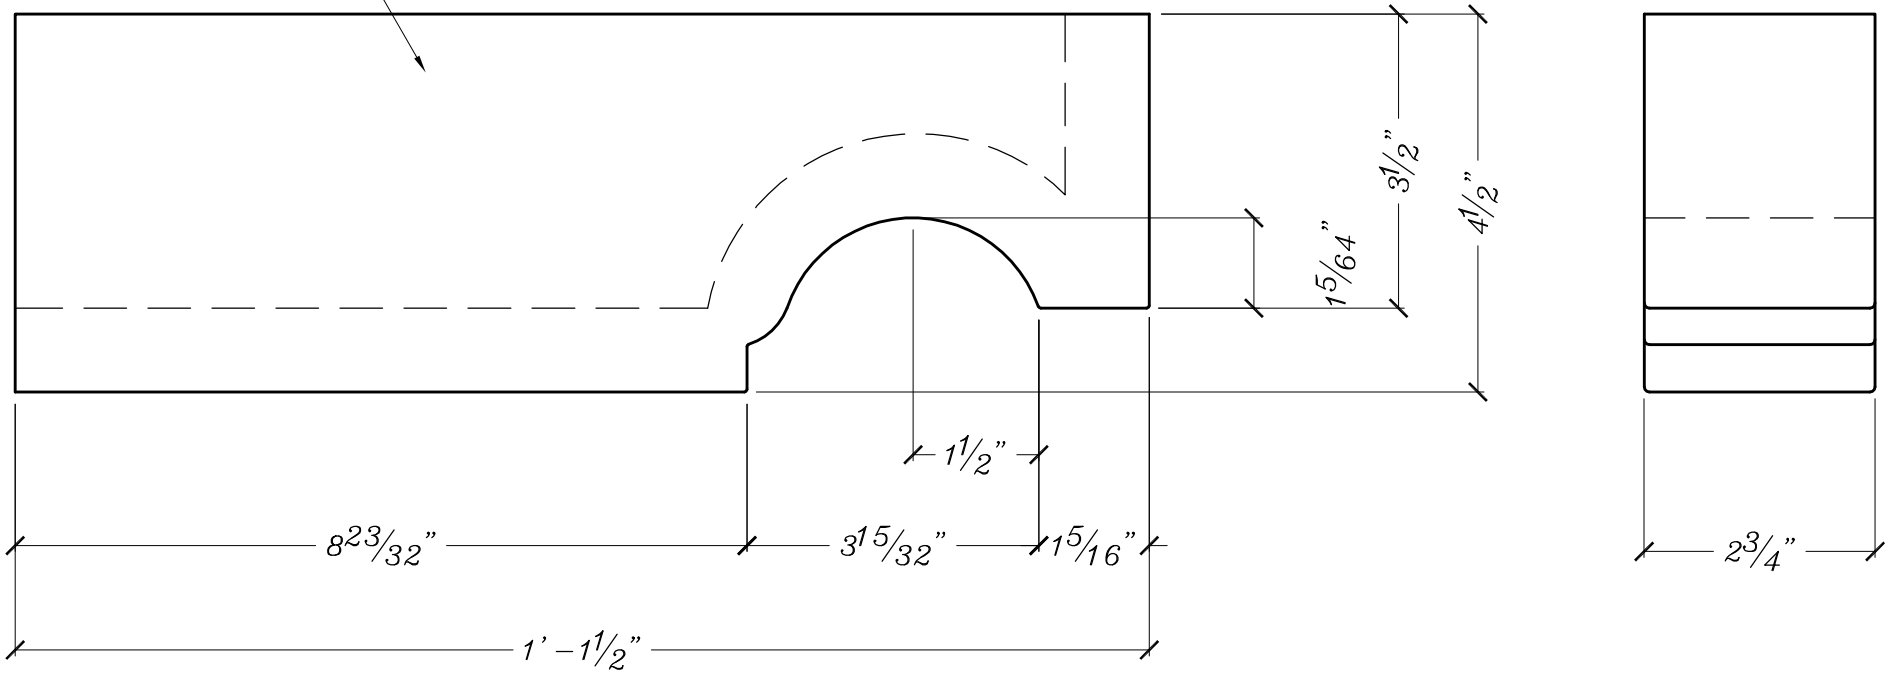

HOLLOW BACKUP

SPECTIS MOULDERS INC.
1-800-685-9981

NOTES:
1. ALL PRODUCTS ARE DRAWN FOR PRESENTATION PURPOSES, THEREFORE IMAGE MAY VARY SLIGHTLY FROM ACTUAL PART.
2. DRAWING INTENT IS TO INDICATE GENERAL ARRANGEMENT, DESIGN AND INTENT OF WORK IS PARTLY DIAGRAMATIC.
3. SPECTIS RESERVES THE RIGHT TO CHANGE ANY PRODUCT DESIGN WITHOUT NOTIFICATION.

CUSTOMER/PRO. NAME & QUOTE#: STANDARD PRODUCT		TITLE: BL2858	
BILL OF MAT / PART #: BLOCK		SCALE: 7/16" = 1"	DATE: 06/19/07
		DWG BY: JRB	REV