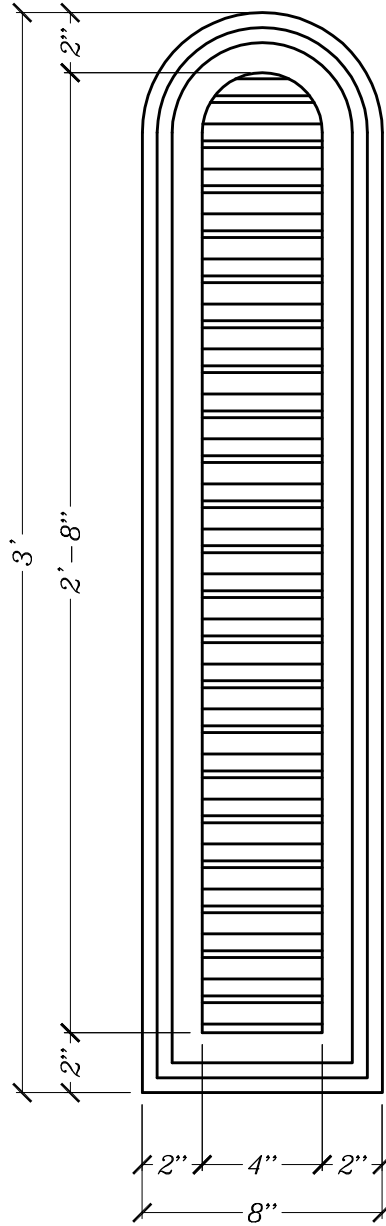

① 1

BILL OF MATERIAL

① LOA836 - LOUVER MADE OF POLYURETHANE AND/OR PVC

OPERATIONS

① UNFINISHED BACK WITH APPLIED SCREEN.

GENERAL NOTES:

-ALL CUSTOM MANUFACTURED AND/OF MODIFIED STANDARD PRODUCTS ARE NON-RETURNABLE

CUSTOMER/PRO. NAME & QUOTE#: STANDARD PRODUCT		TITLE: OPEN	
BILL OF MAT / PART #: LOA 836		SCALE: 5/32" = 1"	DATE: 08/25/16
		DWG BY: JK	REV