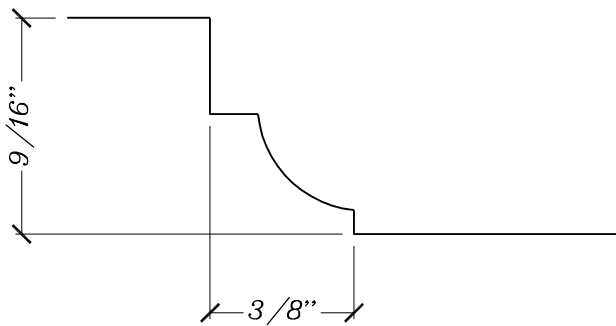

corner post

section — a

section **b**
scale 2" = 1"

SPECTIS MOULDERS INC.
1-800-685-9981

- NOTES:
 1. ALL PRODUCTS ARE DRAWN FOR PRESENTATION PURPOSES. THEREFORE IMAGE MAY VARY SLIGHTLY FROM ACTUAL PART.
 2. DRAWING INTENT IS TO INDICATE GENERAL ARRANGEMENT. DESIGN AND INTENT OF WORK IS PARTLY DIAGRAMATIC.
 3. SPECTIS RESERVES THE RIGHT TO CHANGE ANY PRODUCT DESIGN WITHOUT NOTIFICATION.

CUSTOMER/PRO. NAME & QUOTE#: STANDARD PRODUCT		TITLE: NEWEL POST	
BILL OF MAT / PART #: NP 2210		SCALE: 3/32" = 1"	DATE: 05/03/22
		DWG BY: AT	REV