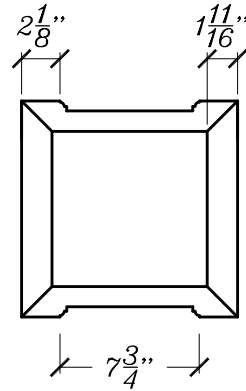

corner post

section — a

section **b**
scale 2" = 1"

SPECTIS MOULDERS INC.
1-800-685-9981

- NOTES:
 1. ALL PRODUCTS ARE DRAWN FOR PRESENTATION PURPOSES. THEREFORE IMAGE MAY VARY SLIGHTLY FROM ACTUAL PART.
 2. DRAWING INTENT IS TO INDICATE GENERAL ARRANGEMENT. DESIGN AND INTENT OF WORK IS PARTLY DIAGRAMATIC.
 3. SPECTIS RESERVES THE RIGHT TO CHANGE ANY PRODUCT DESIGN WITHOUT NOTIFICATION.

CUSTOMER/PRO. NAME & QUOTE#: STANDARD PRODUCT		TITLE: NEWEL POST	
BILL OF MAT / PART #: NP 2210		SCALE: 3/32" = 1"	DATE: 05/03/22
		DWG BY: AT	REV